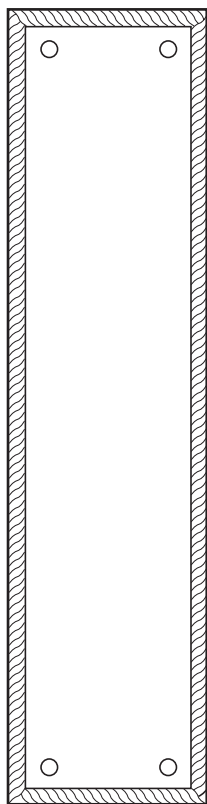

## Rockwood RM5596A - Traditional - Rope Border Cast Plates

### Available Finishes:

- US3/605
- US4/606
- US10/612
- US10B/613
- US10BE/613E
- US15/619
- US15A/620
- US26/625
- US26D/626

SIZE:  
3" x 12"

PROJECTION:  
 $\frac{11}{32}$ "

## Rockwood RM5596B - Traditional - Rope Border Cast Plates

### Available Finishes:

- US3/605
- US4/606
- US10/612
- US10B/613
- US10BE/613E
- US15/619
- US15A/620
- US26/625
- US26D/626

SIZE:  
3 1/2" x 15"

PROJECTION:  
11/32"