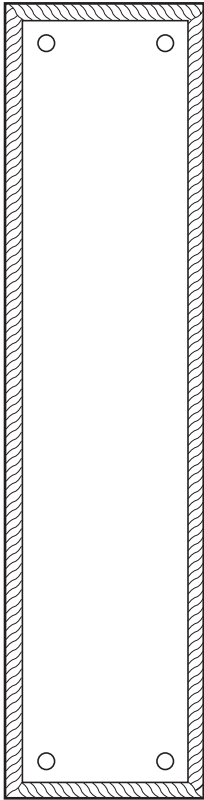

Architectural Door Accessories

ASSA ABLOY

The global leader in
door opening solutions

Rockwood RM5596A - Traditional - Rope Border Cast Plates

Available Finishes:

- US3/605
- US4/606
- US10/612
- US10B/613
- US10BE/613E
- US15/619
- US15A/620
- US26/625
- US26D/626

SIZE:
3" x 12"

PROJECTION:
 $\frac{11}{32}$ "

Specifications:

MATERIAL:
Cast Brass

300 Main Street
Rockwood, Pennsylvania 15557
P: 800.458.2424 • F: 800.922.9212
www.rockwoodmfg.com • orders.rockwood@assaabloy.com