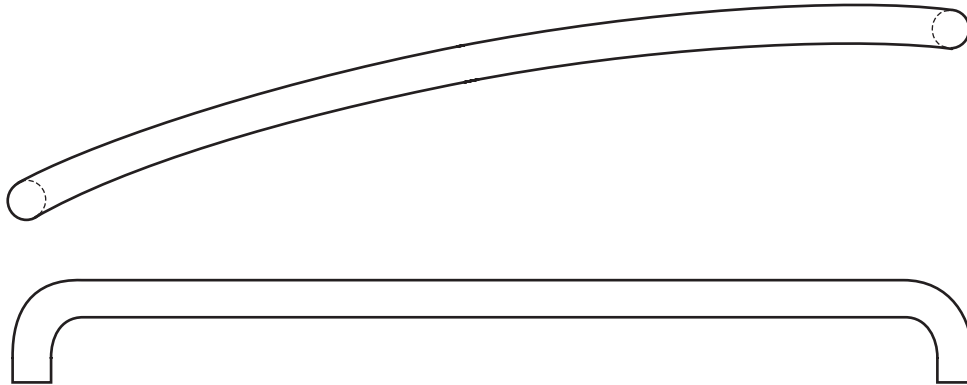

Architectural Door Accessories

ASSA ABLOY

The global leader in
door opening solutions

Rockwood RM4440RH - CenTrex - Solid 1" Diameter Radius Push Bar

Available Finishes:

- US3/605
- US4/606
- US10/612
- US10B/613
- US10BE/613E
- US26/625
- US26D/626
- US28/628
- US32/629
- US32D/630
- 313/710
- 315/711

MATERIAL SIZE:
CTC: up to 36"
Diameter: 1"
Projection: 2 1/2"

Specifications:

MATERIAL:

Aluminum, Brass, Bronze, Stainless Steel

300 Main Street
Rockwood, Pennsylvania 15557
P: 800.458.2424 • F: 800.922.9212
www.rockwoodmfg.com • orders.rockwood@assaabloy.com

Copyright © 2017, Rockwood Manufacturing Company, an ASSA ABLOY Group company. All rights reserved. Reproduction in whole or in part without the express written permission of Rockwood Manufacturing Company is prohibited.