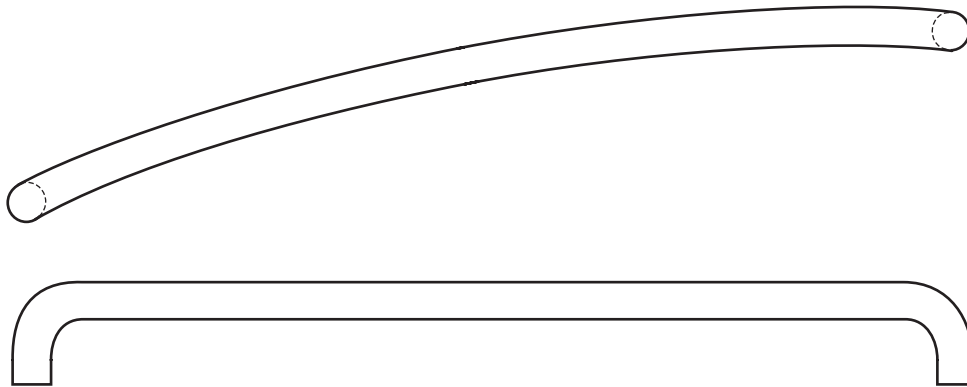

# Architectural Door Accessories

**ASSA ABLOY**

The global leader in  
door opening solutions

## Rockwood RM4440LH - CenTrex - Solid 1" Diameter Radius Push Bar

### Available Finishes:

- US3/605
- US4/606
- US10/612
- US10B/613
- US10BE/613E
- US26/625
- US26D/626
- US28/628
- US32/629
- US32D/630
- 313/710
- 315/711

MATERIAL SIZE:  
CTC: up to 36"  
Diameter: 1"  
Projection: 2 1/2"

## Rockwood RM4440RH - CenTrex - Solid 1" Diameter Radius Push Bar