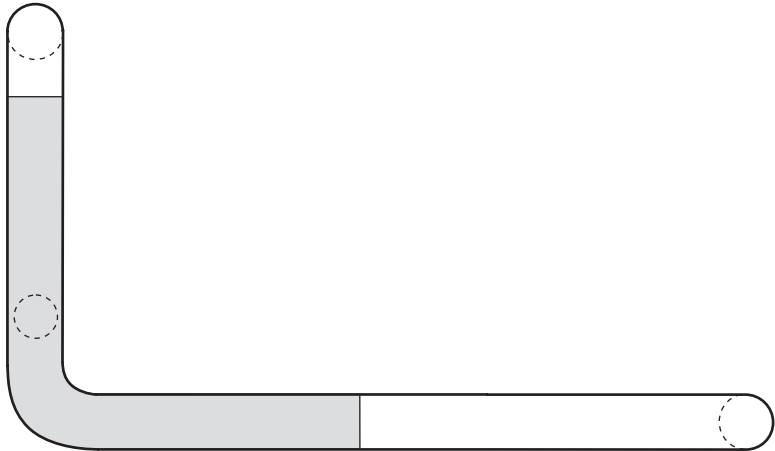

Architectural Door Accessories

ASSA ABLOY

The global leader in
door opening solutions

Rockwood RM420 - RightAngles - Short Angle Push Pull with GripZone (leg up)

Available Finishes:

- US3/605
- US9/611
- US32/629
- US32316

DIAMETER:
1 1/4"

CTC:
Specify Height x Width

PROJECTION:
3"

Specifications:

MATERIAL:
Brass, Bronze, Stainless Steel

ORDERING:
Specify handing and height x width

300 Main Street
Rockwood, Pennsylvania 15557
P: 800.458.2424 • F: 800.922.9212
www.rockwoodmfg.com • orders.rockwood@assaabloy.com