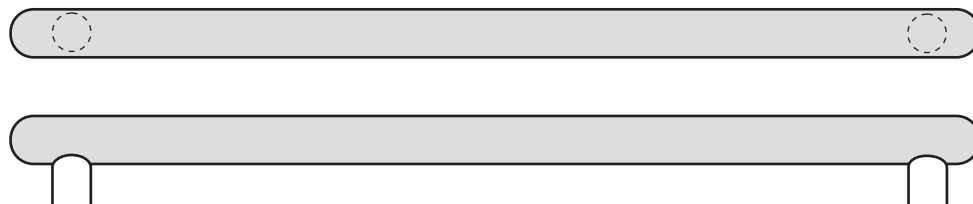

## Rockwood RM4116 - ArborTek - Push Bar - Round Ends

### Available Finishes:

- US3/605
- US4/606
- US10/612
- US10B/613
- US10BE/613E
- US32/629
- US32D/630

DIAMETER:  
1 1/4"

CTC:  
Specify

PROJECTION:  
3"

#### NOTE:

Post location on push bars can be located 1/8" from end for narrow & medium stile doors  
and 1" from end for flush and wide stile doors