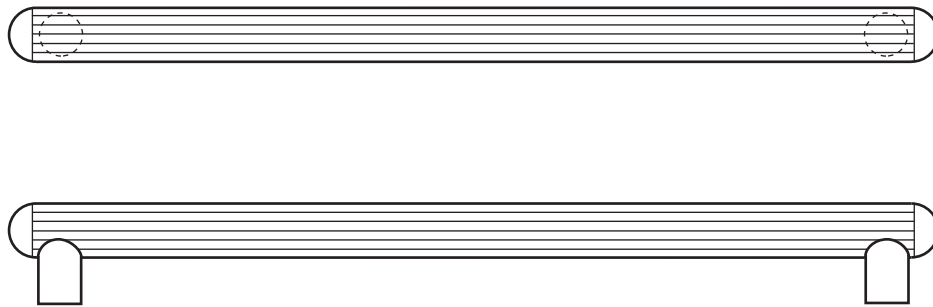

## Rockwood RM3616 - LineaTek - Push Bar - Round Ends

### Available Finishes:

- US3/605
- US4/606
- US10/612
- US10B/613
- US10BE/613E
- US32/629
- US32D/630

DIAMETER:  
1 1/4"

CTC:  
up to 36"

PROJECTION:  
3"