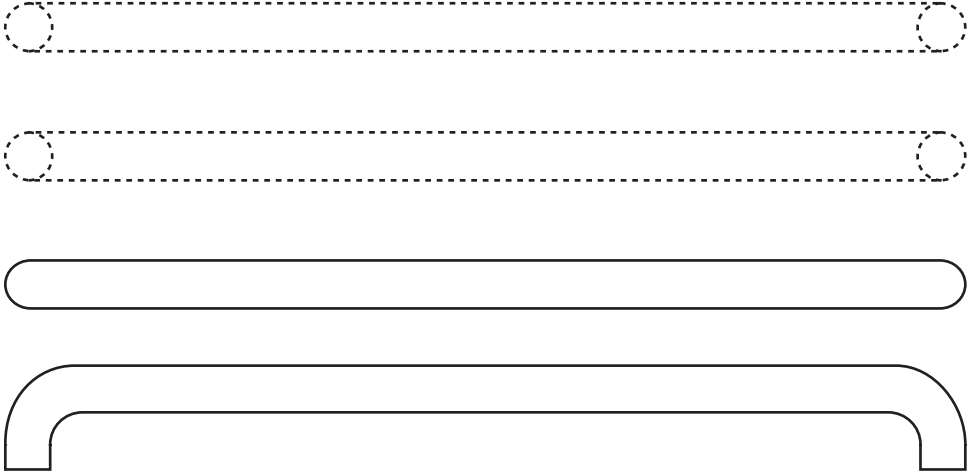

Architectural Door Accessories

The global leader in
door opening solutions

Rockwood RM350 - Tubular - Push Bar

Available Finishes:

- US3/605
- US4/606
- US10/612
- US10B/613
- US10BE/613E
- US28/628
- US32/629
- US32316
- US32D/630
- US32D316
- 313/710
- 315/711

DIAMETER:
1 1/4"

CTC:
up to 36"

PROJECTION:
3"

Specifications:

MATERIAL:
Aluminum, Brass, Bronze, Stainless Steel

300 Main Street
Rockwood, Pennsylvania 15557
P: 800.458.2424 • F: 800.922.9212
www.rockwoodmfg.com • orders.rockwood@assaabloy.com