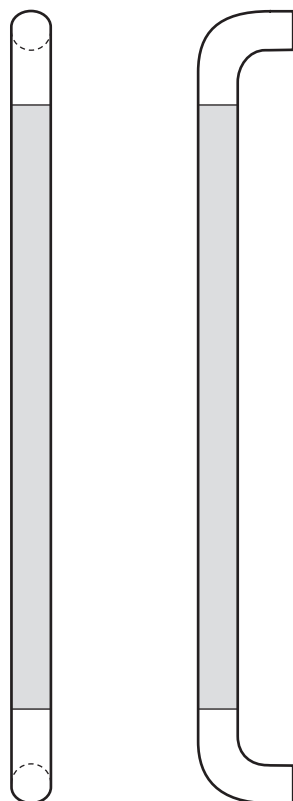

Architectural Door Accessories

ASSA ABLOY

The global leader in
door opening solutions

Rockwood RM3442 - NeoMax - Straight Pull - Bent Ends

Available Finishes:

- US3/605
- US9/611
- US32/629

DIAMETER:
1 1/2"

CTC:
12" to 96"

Specifications:

MATERIAL:

Brass, Bronze, Stainless Steel

OPTIONS:

For optional mid-post, suffix the product number with a "MP" (example: RM3442MP).
Over 96" available on select finishes

ORDERING:

Specify CTC and overall length

300 Main Street
Rockwood, Pennsylvania 15557
P: 800.458.2424 • F: 800.922.9212
www.assaabloydooraccessories.us • orders.rockwood@assaabloy.com