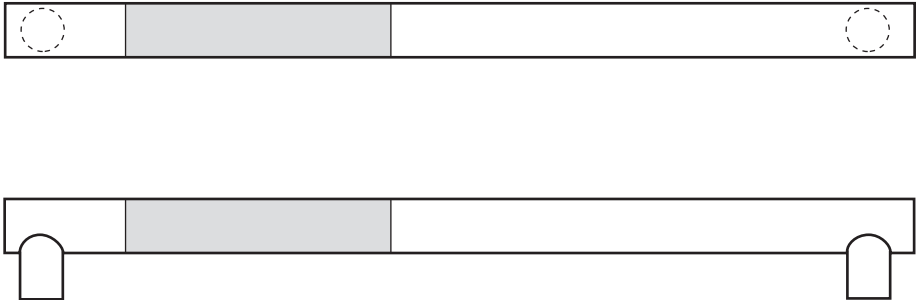

Architectural Door Accessories

ASSA ABLOY

The global leader in
door opening solutions

Rockwood RM3222 - NeoTek - Push Bar - Flat Ends

Available Finishes:

- US3/605
- US9/611
- US32/629

DIAMETER:
1 1/2"

CTC:
up to 36"

PROJECTION:
3 1/4"

Specifications:

MATERIAL:

Brass, Bronze, Stainless Steel

NOTE:

Post location on push bars can be located 1/8" from end for narrow and medium stile doors and 1" from end for flush and wide stile doors

NOTE: If matching pulls to a previous job, please provide original PO or Order #.

300 Main Street
Rockwood, Pennsylvania 15557
P: 800.458.2424 • F: 800.922.9212
www.assaabloydooraccessories.us • orders.rockwood@assaabloy.com