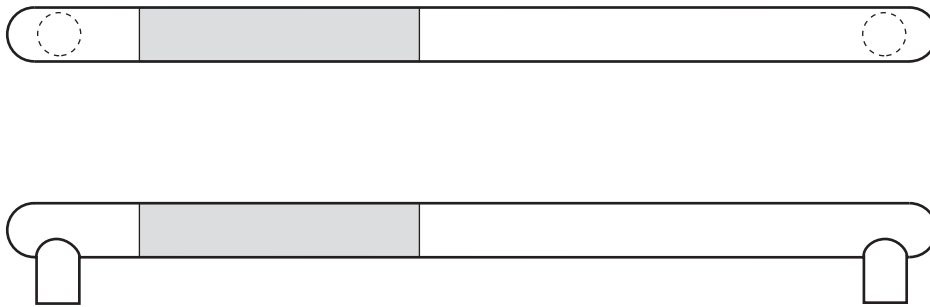

The global leader in
door opening solutions

Rockwood RM3206 - NeoTek - Push Bar - Round Ends

Available Finishes:

- US3/605
- US9/611
- US32/629

DIAMETER:
1"

CTC:
up to 36"

PROJECTION:
2 3/4"

Specifications:

MATERIAL:

Brass, Bronze, Stainless Steel

NOTE:

Post location on push bars can be located 1/8" from end for narrow and medium stile doors
and 1" from end for flush and wide stile doors

NOTE: If matching pulls to a previous job, please provide original PO or Order #.