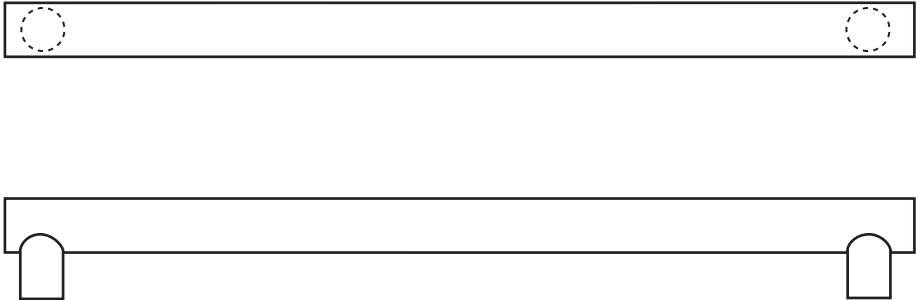

Architectural Door Accessories

ASSA ABLOY

The global leader in
door opening solutions

Rockwood RM3122 - PostMount - Push Bar - Flat Ends

Available Finishes:

- US3/605
- US4/606
- US10/612
- US10B/613
- US10BE/613E
- US28/628
- US32/629
- US32D/630
- 313/710
- 315/711

DIAMETER:
1 1/2"

CTC:
up to 36"

PROJECTION:
3 1/4"

Specifications:

MATERIAL:

Aluminum, Brass, Bronze, Stainless Steel

300 Main Street
Rockwood, Pennsylvania 15557
P: 800.458.2424 • F: 800.922.9212
www.rockwoodmfg.com • orders.rockwood@assaabloy.com