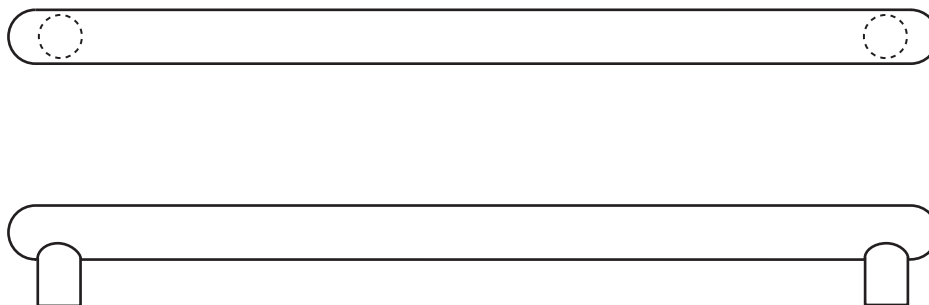

## Rockwood RM3106 - PostMount - Push Bar - Round Ends

### Available Finishes:

- US3/605
- US4/606
- US10/612
- US10B/613
- US10BE/613E
- US28/628
- US32/629
- US32D/630
- 313/710
- 315/711

DIAMETER:  
1"

CTC:  
up to 36"

PROJECTION:  
2 <sup>3</sup>/<sub>4</sub>"

#### NOTE:

Post location on push bars can be located  $\frac{1}{8}$ " from end for narrow and medium stile doors and 1" from end for flush and wide stile doors