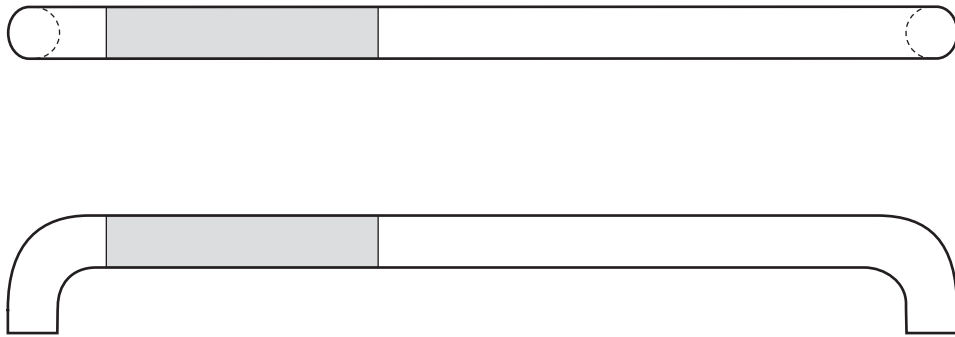

## Rockwood RM3032 - NeoMetrix - Push Bar - 7" GripZone

### Available Finishes:

- US3/605
- US9/611
- US32/629
- US32316

DIAMETER:  
1 1/2"

CTC:  
up to 36"

PROJECTION:  
3 1/2"