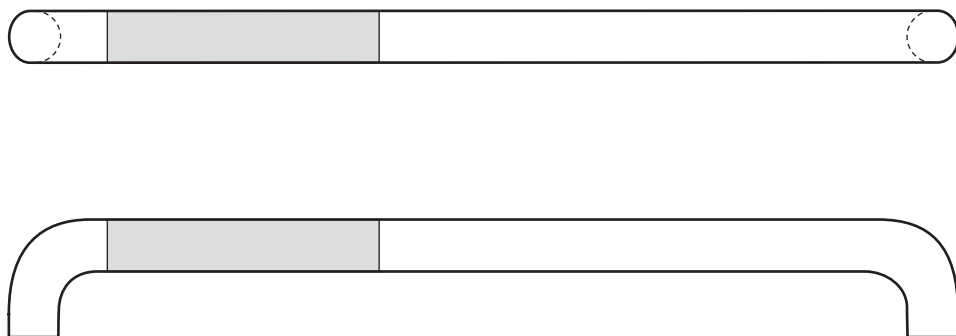

The global leader in
door opening solutions

Rockwood RM3022 - NeoMetrix - Push Bar - 7" GripZone

Available Finishes:

- US3/605
- US9/611
- US32/629
- US32316

DIAMETER:
1 1/4"

CTC:
up to 36"

PROJECTION:
3"

Specifications: