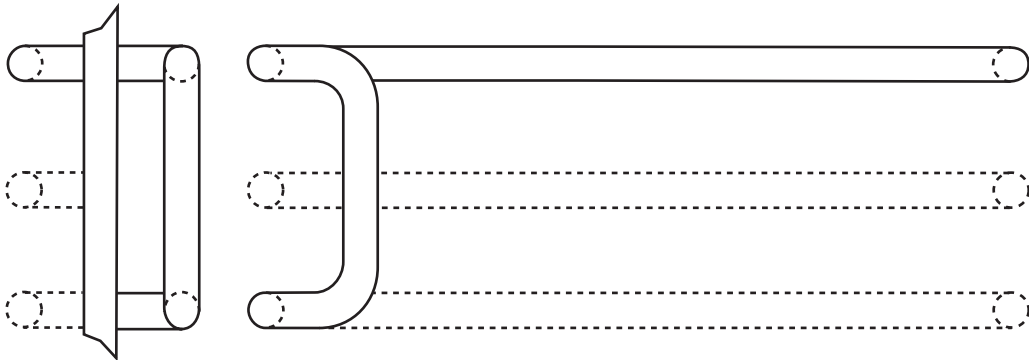

Architectural Door Accessories

ASSA ABLOY

The global leader in
door opening solutions

Rockwood RM251 - Tubular - Offset Push Pull Set

Available Finishes:

- US3/605
- US4/606
- US10/612
- US10B/613
- US10BE/613E
- US28/628
- US32/629
- US32316
- US32D/630
- US32D316
- 313/710
- 315/711

DIAMETER:
1 1/4"

CTC:
Pull: 12"
Bar: Specify

Specifications:

MATERIAL:

Aluminum, Brass, Bronze, Stainless Steel

300 Main Street
Rockwood, Pennsylvania 15557
P: 800.458.2424 • F: 800.922.9212
www.rockwoodmfg.com • orders.rockwood@assaabloy.com