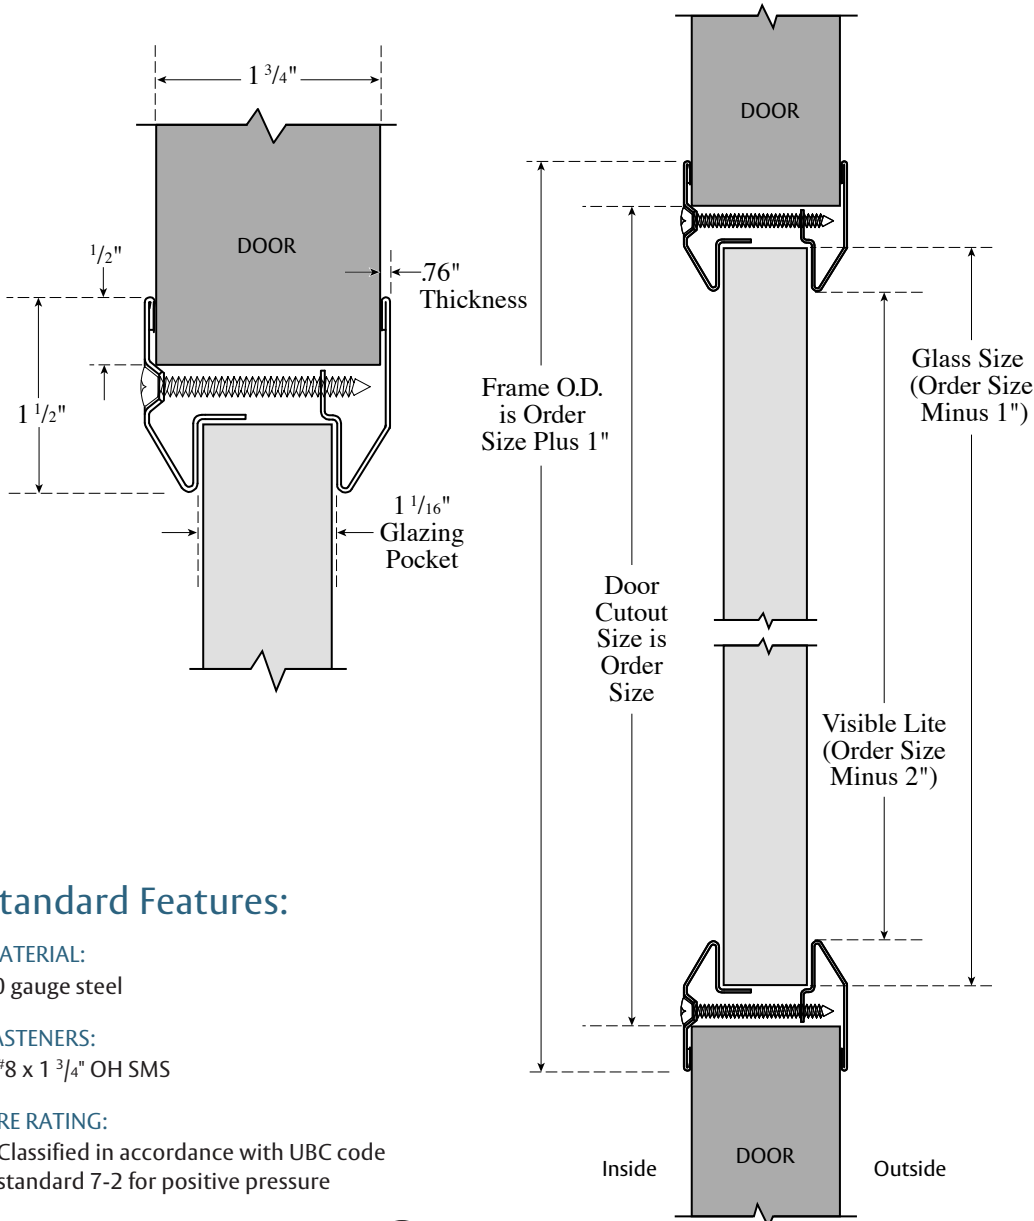

Experience a safer
and more open world

Rockwood LT-B4 Lite Kit

Standard Features:

MATERIAL:

20 gauge steel

FASTENERS:

- #8 x $1\frac{3}{4}$ " OH SMS

FIRE RATING:

- Classified in accordance with UBC code standard 7-2 for positive pressure

OPTIONS:

- Security screws
- Custom powder coats

Available Finishes:

- Beige (Beige Powder Coat)
- Dark Bronze (Dark Bronze Duranodic Powder Coat)
- Gray (Gray Primer Powder Coat)
- 10BE
- BSP (Black Suede Powder Coat)
- WSP (White Suede Powder Coat)
- Stock PC

Dimensions:

- Minimum Width: 4"
- Maximum Width: 38"
- Minimum Height: 5"
- Maximum Height: 82"

For $1\frac{3}{4}$ " Wood/
Metal Doors

Glazing Pocket: $1\frac{1}{16}$ "
For $\frac{7}{8}$ " to 1" Glass