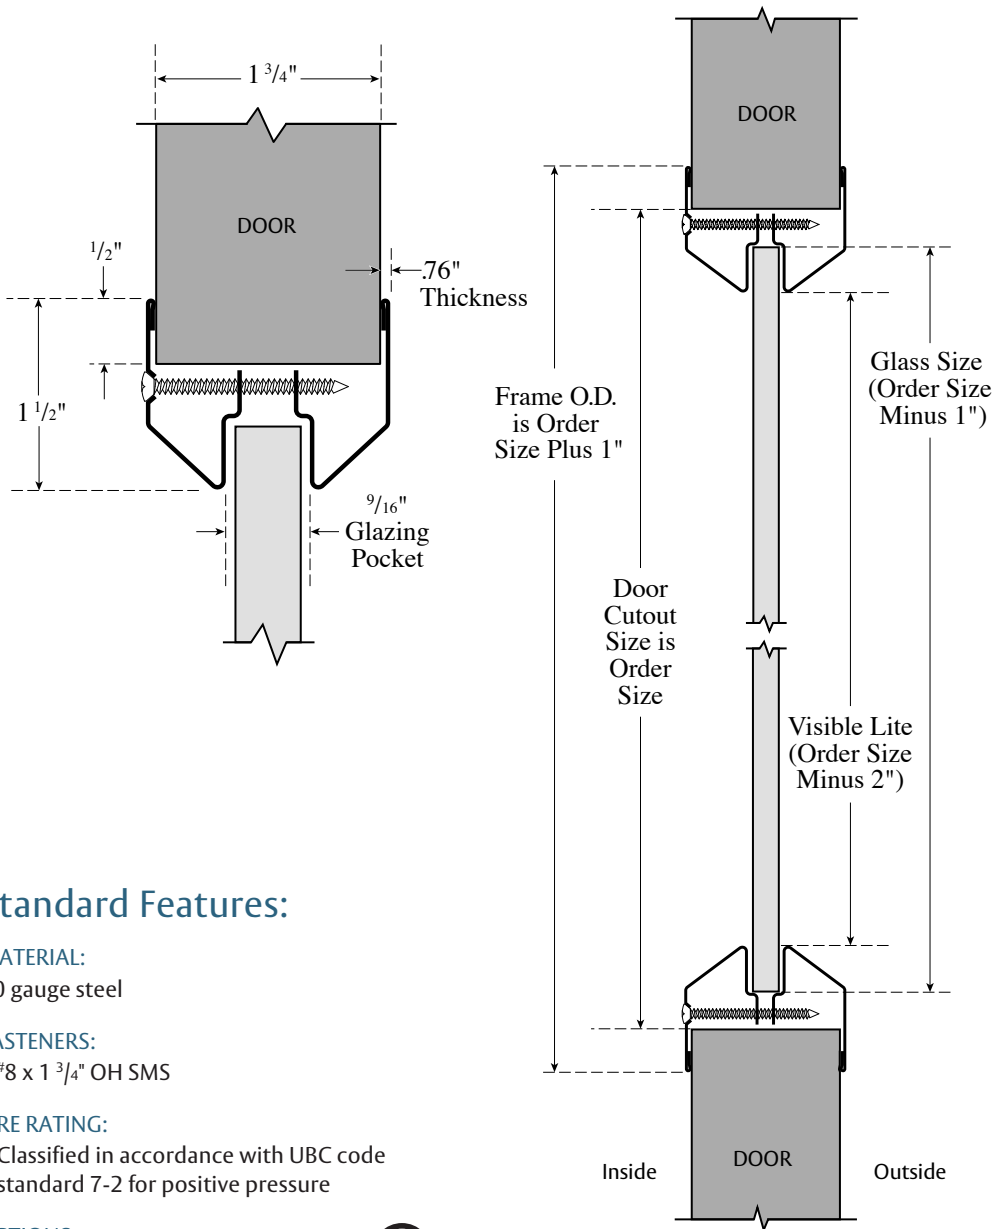

Architectural Door Accessories

ASSA ABLOY

Experience a safer
and more open world

Rockwood LT-B2 Lite Kit

Standard Features:

MATERIAL:

20 gauge steel

FASTENERS:

- #8 x $1\frac{3}{4}$ " OH SMS

FIRE RATING:

- Classified in accordance with UBC code standard 7-2 for positive pressure

OPTIONS:

- Security screws
- Custom powder coats

Available Finishes:

- Beige (Beige Powder Coat)
- Dark Bronze (Dark Bronze Duranodic Powder Coat)
- Gray (Gray Primer Powder Coat)
- 10BE
- BSP (Black Suede Powder Coat)
- WSP (White Suede Powder Coat)
- Stock PC

Dimensions:

- Minimum Width: 4"
- Maximum Width: 38"
- Minimum Height: 5"
- Maximum Height: 82"

For $1\frac{3}{4}$ " Wood/Metal Doors

Glazing Pocket: $\frac{9}{16}$ "
For $\frac{3}{8}$ " to $\frac{1}{2}$ " Glass