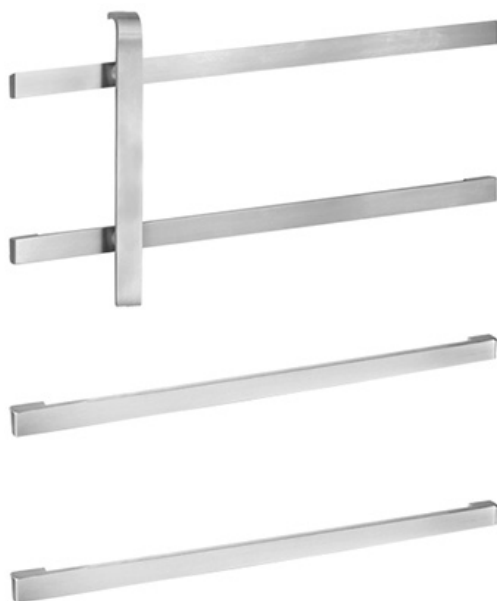

## Rockwood 28-PB - Push & Pull Bar Set

### Available Finishes:

- US28/628
- US3/605
- US4/606
- US10/612
- US10B/613
- US10BE/613E
- US26/625
- US26D/626
- US32D/630

### MATERIAL SIZE:

Set consists of  
1 #22-PB & 2 #25-PB

SPACE:  
8"

WEIGHT:  
26.3 lbs.

ANSI A156.6: J504