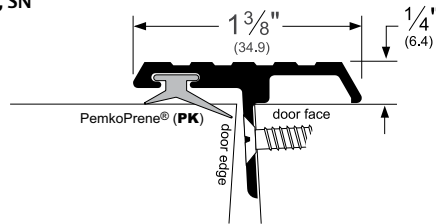

The global leader in
door opening solutions

355_PK

AVAILABLE FINISHES: **B, BDG, C, D, G, PW, SN**
PROFILE WIDTH: **1-3/8" (34.9 mm)**
HEIGHT: **1/4" (6.4 mm)**

B (Mill Finish Extruded Bronze [Brass])
BDG (Bright Dip Gold Anodized Aluminum)
C (Clear Anodized Aluminum)
D (Dark Bronze Anodized Aluminum)
G (Gold Anodized Aluminum)
PW (Painted White Aluminum)
SN (Satin Nickel Anodized Aluminum)