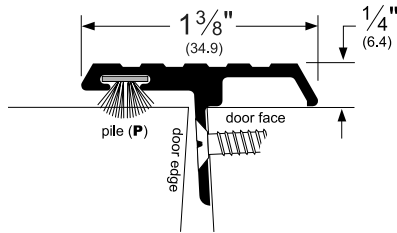

Architectural Door Accessories

ASSA ABLOY

Pemko Astragals & Meeting Stiles: "T" and Overlapping Astragals

The global leader in
door opening solutions

355_P

AVAILABLE FINISHES: B, BDG, C, D, G, PW, SN
PROFILE WIDTH: 1-3/8" (34.9 mm)
HEIGHT: 1/4" (6.4 mm)

The global leader in
door opening solutions

355_PK

AVAILABLE FINISHES: **B, BDG, C, D, G, PW, SN**
PROFILE WIDTH: **1-3/8" (34.9 mm)**
HEIGHT: **1/4" (6.4 mm)**

B (Mill Finish Extruded Bronze [Brass])
BDG (Bright Dip Gold Anodized Aluminum)
C (Clear Anodized Aluminum)
D (Dark Bronze Anodized Aluminum)
G (Gold Anodized Aluminum)
PW (Painted White Aluminum)
SN (Satin Nickel Anodized Aluminum)