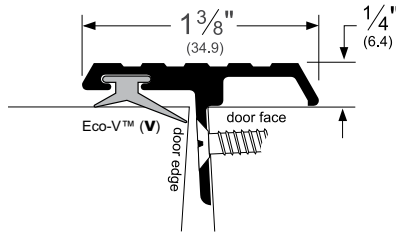

The global leader in
door opening solutions

355_S

AVAILABLE FINISHES: **B, BDG, C, D, G, PW, SN**
PROFILE WIDTH: **1-3/8" (34.9 mm)**
HEIGHT: **1/4" (6.4 mm)**

B (Mill Finish Extruded Bronze [Brass])
BDG (Bright Dip Gold Anodized Aluminum)
C (Clear Anodized Aluminum)
D (Dark Bronze Anodized Aluminum)
G (Gold Anodized Aluminum)
PW (Painted White Aluminum)
SN (Satin Nickel Anodized Aluminum)

AVAILABLE FINISHES: **B, BDG, C, D, G, PW, SN**
PROFILE WIDTH: **1-3/8" (34.9 mm)**
HEIGHT: **1/4" (6.4 mm)**

B (Mill Finish Extruded Bronze [Brass])
BDG (Bright Dip Gold Anodized Aluminum)
C (Clear Anodized Aluminum)
D (Dark Bronze Anodized Aluminum)
G (Gold Anodized Aluminum)
PW (Painted White Aluminum)
SN (Satin Nickel Anodized Aluminum)