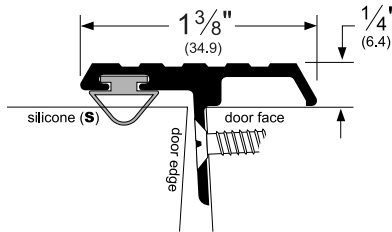

The global leader in
door opening solutions

355_PK

AVAILABLE FINISHES: **B, BDG, C, D, G, PW, SN**
PROFILE WIDTH: **1-3/8" (34.9 mm)**
HEIGHT: **1/4" (6.4 mm)**

B (Mill Finish Extruded Bronze [Brass])
BDG (Bright Dip Gold Anodized Aluminum)
C (Clear Anodized Aluminum)
D (Dark Bronze Anodized Aluminum)
G (Gold Anodized Aluminum)
PW (Painted White Aluminum)
SN (Satin Nickel Anodized Aluminum)

The global leader in
door opening solutions

355_S

AVAILABLE FINISHES: **B, BDG, C, D, G, PW, SN**
PROFILE WIDTH: **1-3/8" (34.9 mm)**
HEIGHT: **1/4" (6.4 mm)**

B (Mill Finish Extruded Bronze [Brass])
BDG (Bright Dip Gold Anodized Aluminum)
C (Clear Anodized Aluminum)
D (Dark Bronze Anodized Aluminum)
G (Gold Anodized Aluminum)
PW (Painted White Aluminum)
SN (Satin Nickel Anodized Aluminum)