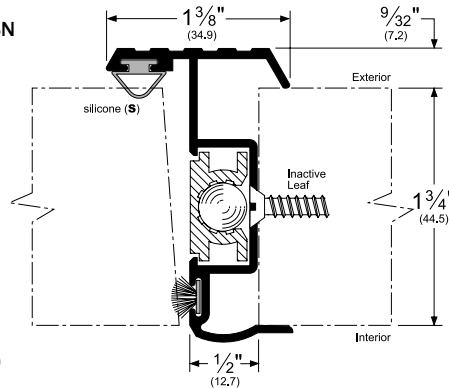

Architectural Door Accessories

ASSA ABLOY

Pemko Astragals & Meeting Stiles: Locking Astragals

The global leader in
door opening solutions

3493_S

AVAILABLE FINISHES: **BDG, C, D, G, PW, SN**
PROFILE WIDTH: **1-3/8" (34.9 mm)**
HEIGHT: **2-5/32" (54.77 mm)**

Architectural Door Accessories

ASSA ABLOY

Pemko Astragals & Meeting Stiles: Locking Astragals

The global leader in
door opening solutions

3493_V

AVAILABLE FINISHES: **BDG, C, D, G, PW, SN**
PROFILE WIDTH: **1-3/8" (34.9 mm)**
HEIGHT: **2-5/32" (54.77 mm)**