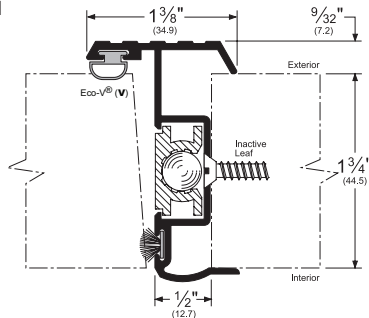

Architectural Door Accessories

ASSA ABLOY

Pemko Astragals & Meeting Stiles: Locking Astragals

The global leader in
door opening solutions

3493_V

AVAILABLE FINISHES: **BDG, C, D, G, PW, SN**
PROFILE WIDTH: **1-3/8" (34.9 mm)**
HEIGHT: **2-5/32" (54.77 mm)**

BDG (Bright Dip Gold Anodized Aluminum)
C (Clear Anodized Aluminum)
D (Dark Bronze Anodized Aluminum)
G (Gold Anodized Aluminum)
PW (Painted White Aluminum)
SN (Satin Nickel Anodized Aluminum)

TITLE:
PREPARED FOR:
PREPARED BY:
DATE:
COMMENTS: