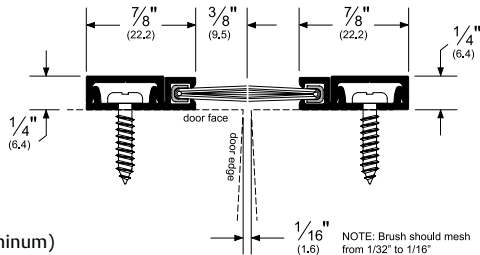

Architectural Door Accessories

ASSA ABLOY

Pemko Astragals & Meeting Stiles: Split Astragals with Snap Covers-Concealed Fasteners

The global leader in
door opening solutions

29324_NB (MS)

**ORDER TWO
(AS A PAIR)**

AVAILABLE FINISHES: C, D, G

PROFILE WIDTH: 7/8" (22.2 mm) (x2)

TOTAL WIDTH WITH INSERT: 1-1/4" (31.7 mm) (x2)

HEIGHT: 1/4" (6.4 mm)

C (Clear Anodized Aluminum)

D (Dark Bronze Anodized Aluminum)

G (Gold Anodized Aluminum)

AVAILABLE FINISHES: C, D

WIDTH: 1/4" (6.4 mm)

PROFILE HEIGHT: 7/8" (22.2 mm)

HEIGHT INCLUDING BRUSH: 1-1/4" (31.7 mm)

C (Clear Anodized Aluminum)

D (Dark Bronze Anodized Aluminum)

TITLE:

PREPARED FOR: