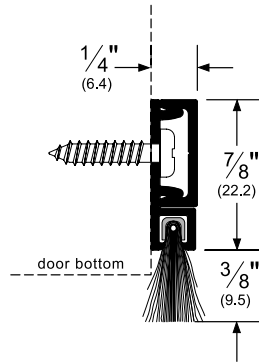

AVAILABLE FINISHES: C, D, G

PROFILE WIDTH: 7/8" (22.2 mm) (x2)

TOTAL WIDTH WITH INSERT: 1-1/4" (31.7 mm) (x2)

HEIGHT: 1/4" (6.4 mm)

C (Clear Anodized Aluminum)

D (Dark Bronze Anodized Aluminum)

G (Gold Anodized Aluminum)

TITLE:
PREPARED FOR:
PREPARED BY:
DATE:
COMMENTS:

Architectural Door Accessories

ASSA ABLOY

Pemko Brush Gasketing: 180° Concealed Fastener Retainers

The global leader in
door opening solutions

29324_SB (DB)

AVAILABLE FINISHES: C, D

WIDTH: 1/4" (6.4 mm)

PROFILE HEIGHT: 7/8" (22.2 mm)

HEIGHT INCLUDING BRUSH: 1-1/4" (31.7 mm)

C (Clear Anodized Aluminum)

D (Dark Bronze Anodized Aluminum)

TITLE:

PREPARED FOR: